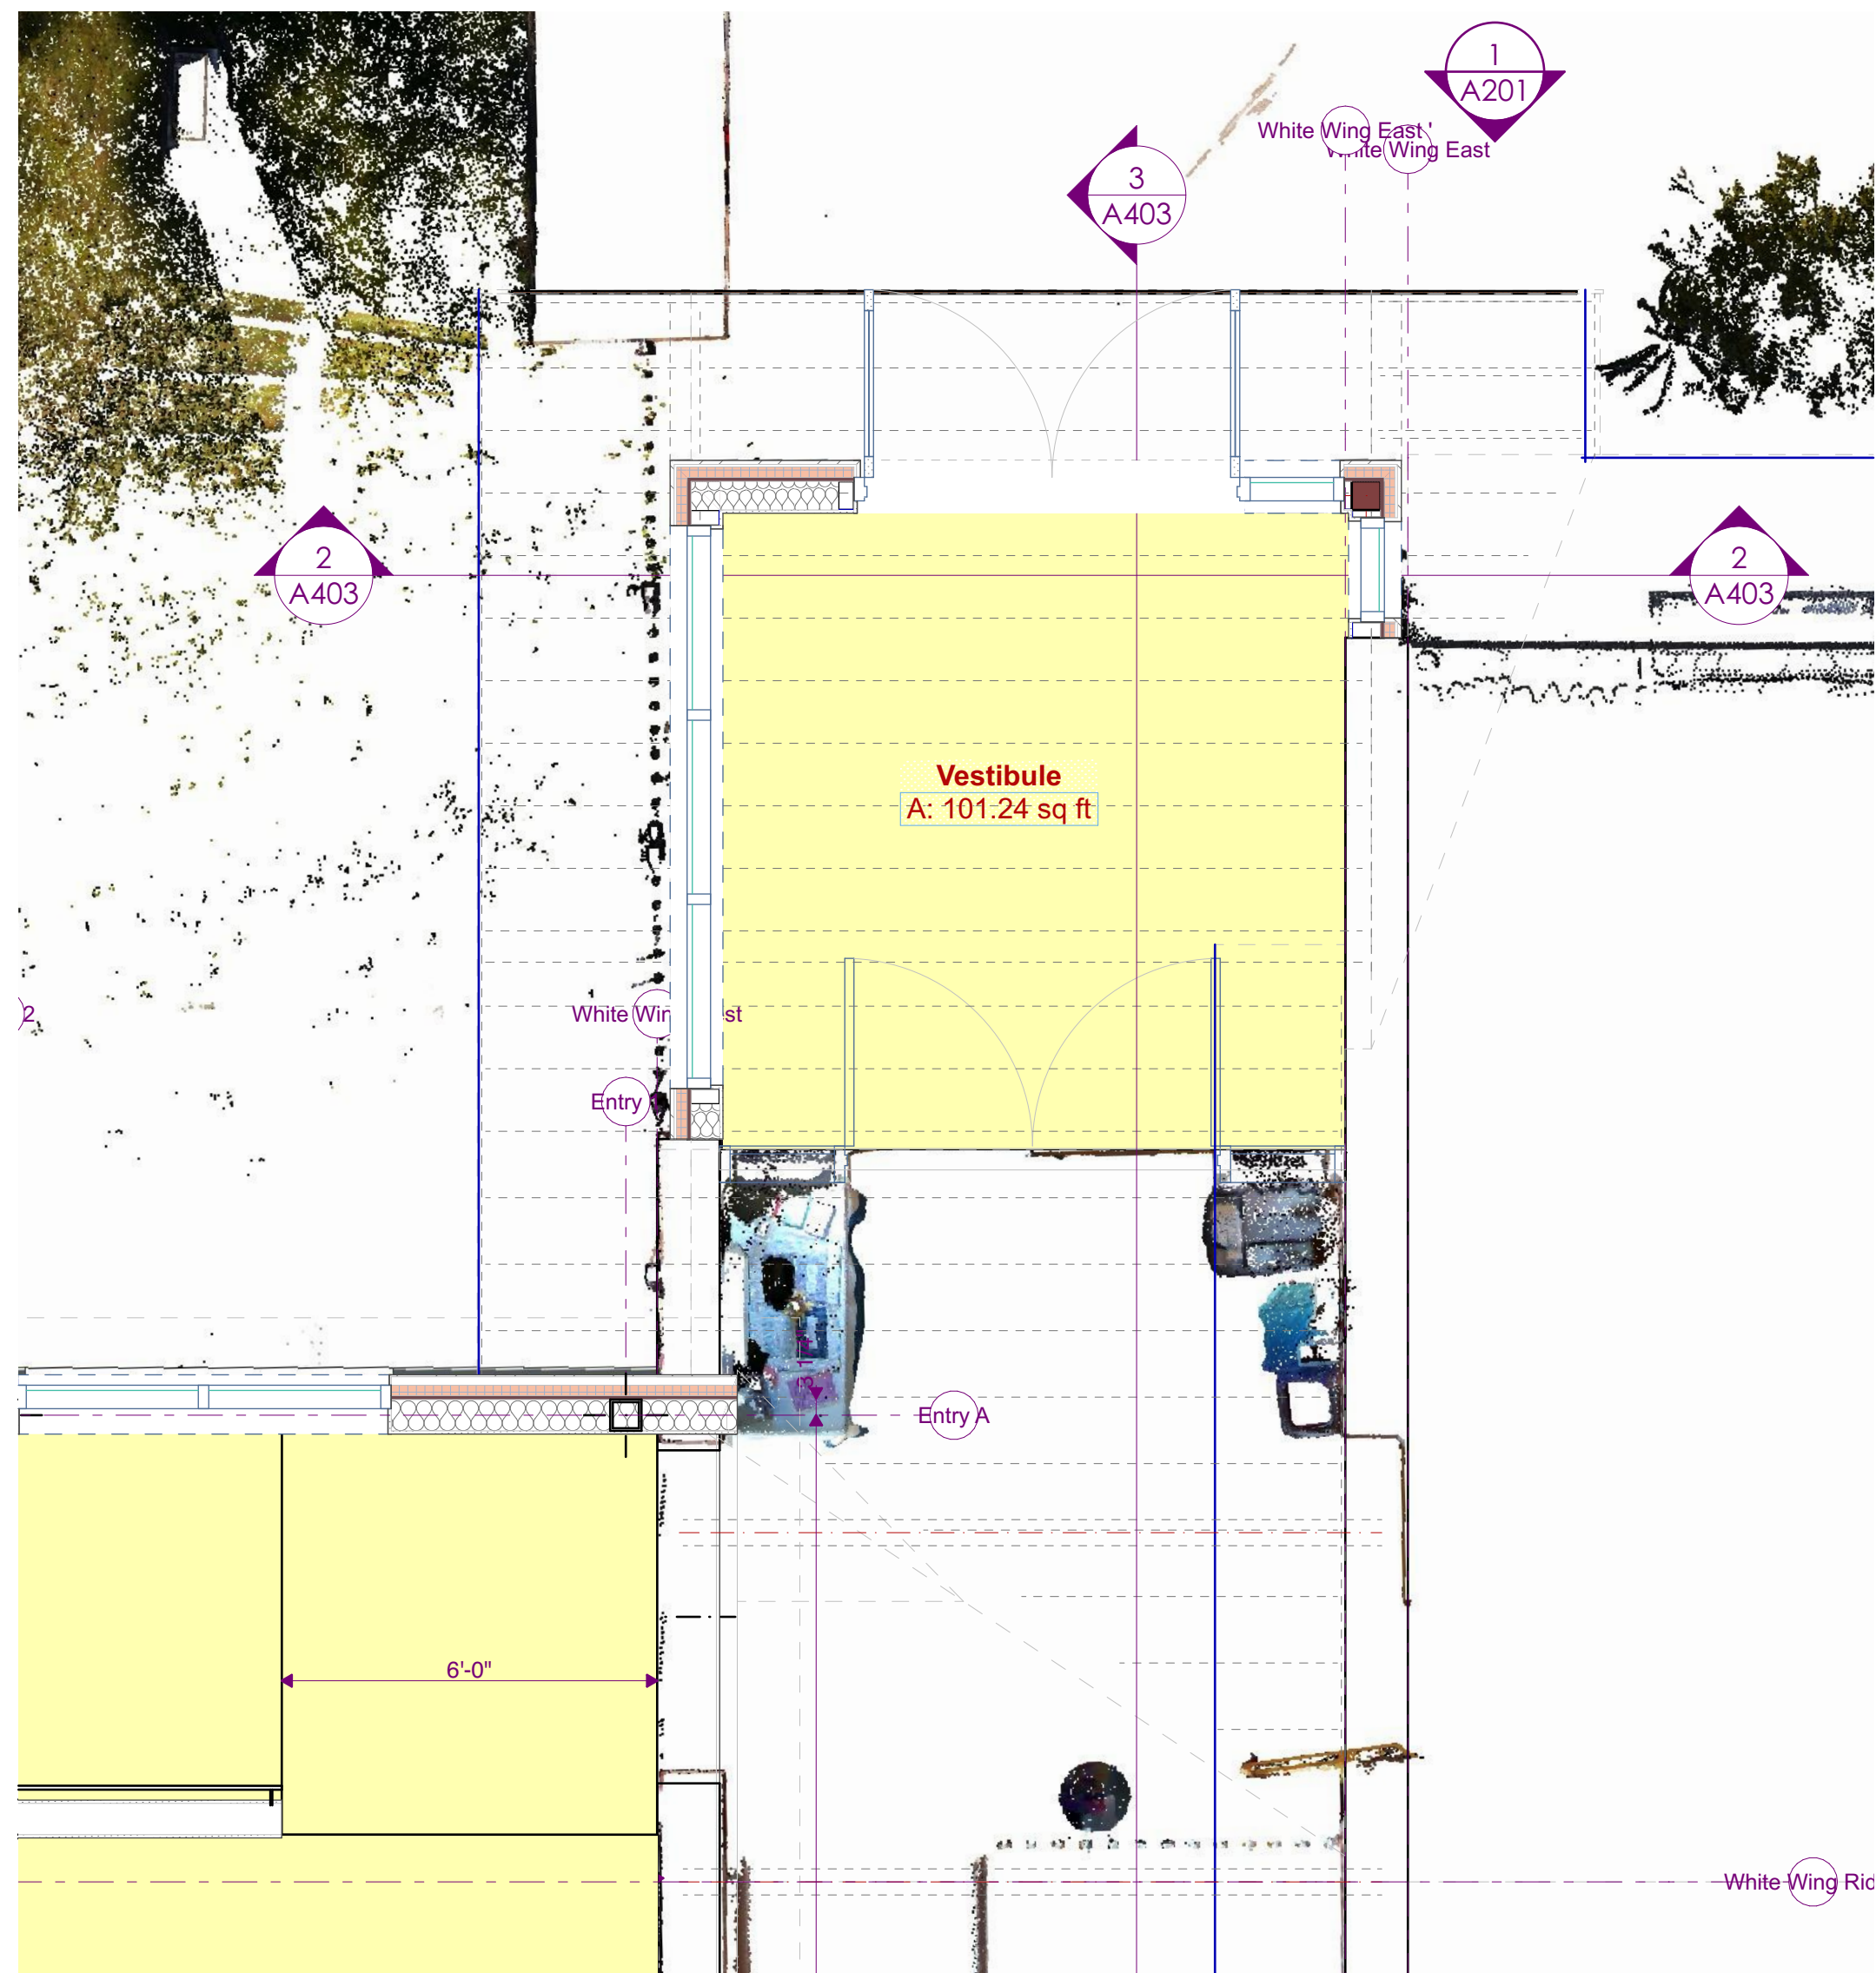

2 Section @ White Wing Vestibule
SCALE: 3/8" = 1'-0"

3 Section White Wing Stair WEST
SCALE: 3/8" = 1'-0"

1 White Wing Vestibule - Enlarged Plan
SCALE: 3/8" = 1'-0"

ISSUE	DESCRIPTION	DATE
01	CD Prelim - Church Presentation	1/20/24